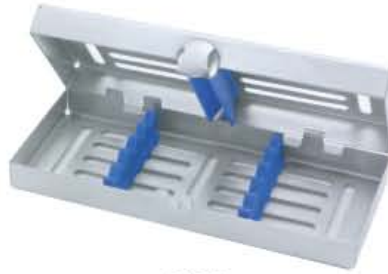

**Round Sterilizer Drum**  
**Pi8-28** mm. Ø 80 x 80 H  
**Pi8-29** mm. Ø 125 x 80 H  
**Pi8-30** mm. Ø 125 x 100 H  
**Pi8-31** mm. Ø 125 x 125 H  
**Pi8-32** mm. Ø 150 x 80 H

**Pi8-33**  
 ø mm 80 inox

**Pi8-34**  
**Spirit Lamp**

**Pi8-35**  
**Spirit Lamp**

**Pi8-36**  
**Spirit Lamp**

Mesh Cassettes

Pi8-37 5 Pieces, Pi8-38 7 Pieces, Pi8-39 10 Pieces,  
Pi8-40 15 Pieces Pi8-41 20 Pieces

**Pi8-42**  
182 x 72 x 35 mm  
Cassette For 5 Instruments

**Pi8-43**  
Cassette For 7 Instruments

**Pi8-44**  
182 x 145 x 35 mm  
Cassette For 10 Instruments

**Pi8-45**  
Cassette Tray 15 Pcs

**Pi8-46**  
Cassette For 20 Instruments

**Scalers Trays**

Pi8-47 205 x 115 x 17 mm  
Pi8-48 205 x 152 x 17 mm  
Pi8-49 290 x 115 x 17 mm