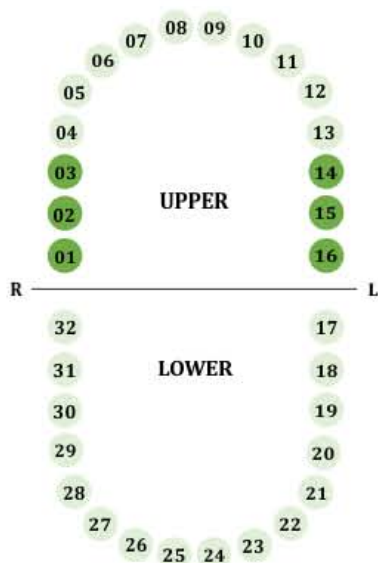

RUBBER DAM CLAMPS

■ Резиновая дамба зажимы комплекты
■ Trousses de caoutchouc
■ Gummidammklammern
■ 橡胶夹

■ Гумова дамба затискачи комплекти
■ Conjuntos de abrazaderas de retención de caucho
■ المطاط المد المشابك مجموعات

Rubber Dam Clamps -Upper Molar

All rubber dam clamps are made from surgical stainless steel. Matt finish of these Satin Steel Rubber Dam Clamps offset bright clinical lighting. Hand-crafted to absorb and dissipate light instead of reflecting it back. This section includes the Upper Molar Rubber Clamps.

4
Flat narrow jaws for small upper molars

W4
Flat narrow jaws for small upper molars

5
Slightly festooned jaws for large upper molars.

8
Deeply festooned jaws for upper molars

26N
Flat jaws for upper molars.

30
Offset jaws for upper right molars

31
Offset jaws for upper left molars

201
Slightly festooned jaws for upper molars

205
Slightly festooned jaws for large upper molars.