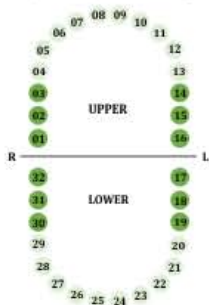

Pi5-113
8A

Deeply festooned four point jaws for molars

Pi5-114
W8A

Slightly festooned jaws for molars.

Pi5-115
10

Pi5-116
14

Pi5-117
14

Pi5-118
14A

Pi5-119
W14A

Pi5-120
18

Flat jaws and stiff bow for molars

Pi5-121
24

Flat jaws for upper right and lower left molars

Pi5-122
25

Flat jaws for upper left and lower right molars

Pi5-123
27

Flat jaws for large molars

Pi5-124
56

Pi5-125
56S