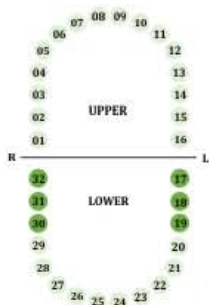

All rubber dam clamps are made from surgical stainless steel. Matt finish of these Satin Steel Rubber Dam Clamps offset bright clinical lighting. Hand-crafted to absorb and dissipate light instead of reflecting it back. This section includes the Premolar Rubber Clamps.