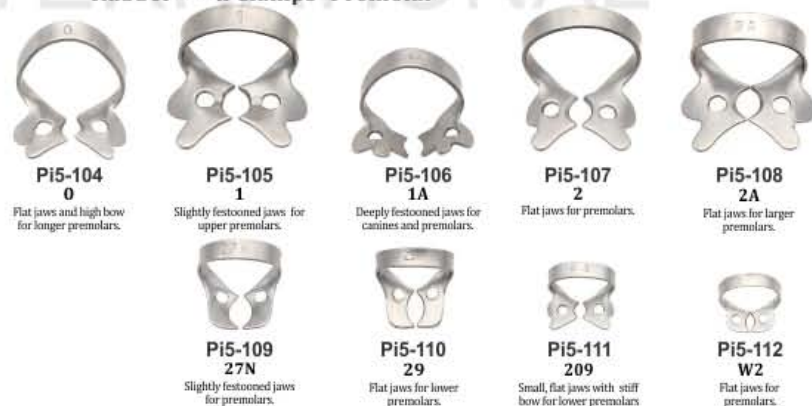

Pi5-104
0

Flat jaws and high bow for longer premolars.

Pi5-105
1

Slightly festooned jaws for upper premolars.

Pi5-106
1A

Pi5-107
2

Flat jaws for premolars.

Pi5-108
2A

Flat jaws for larger premolars.

Pi5-109
27N

Slightly festooned jaws for premolars.

Pi5-110
29

Flat jaws for lower premolars.

Pi5-111
209

Pi5-112
W2

Flat jaws for premolars.

Rubber Dam Clamps -Molar (General)

All rubber dam clamps are made from surgical stainless steel. Matt finish of these Satin Steel Rubber Dam Clamps offset bright clinical lighting. Hand-crafted to absorb and dissipate light instead of reflecting it back. This section includes the Molar (General) Rubber Clamps.