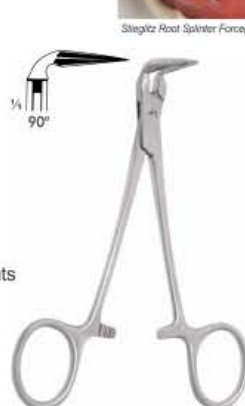

Aluminium - Blue
Pi5-350 1.8 ml
Pi5-351 2.2 ml

Projection System
Pi5-352 1.8ml
Pi5-353 2.2ml

Pi5-354
1001
Intraligamental Anesthesia Syringe in Black Colour

Pi5-355 1.8ml
Pistol-Ject
injects 0.20ml with every click Lever action for high injection pressure

Autoclavable

Pi5-356
Stieglitz Root Fragments

Pi5-357
Stieglitz Root Fragments

Pi5-358
Stieglitz Splinter Forceps
14cm 90°

Stieglitz Root Splinter Forceps

Pi5-359
Splinter Forceps Straight
18cm

Pi5-360
Splinter Forceps
18cm 45°