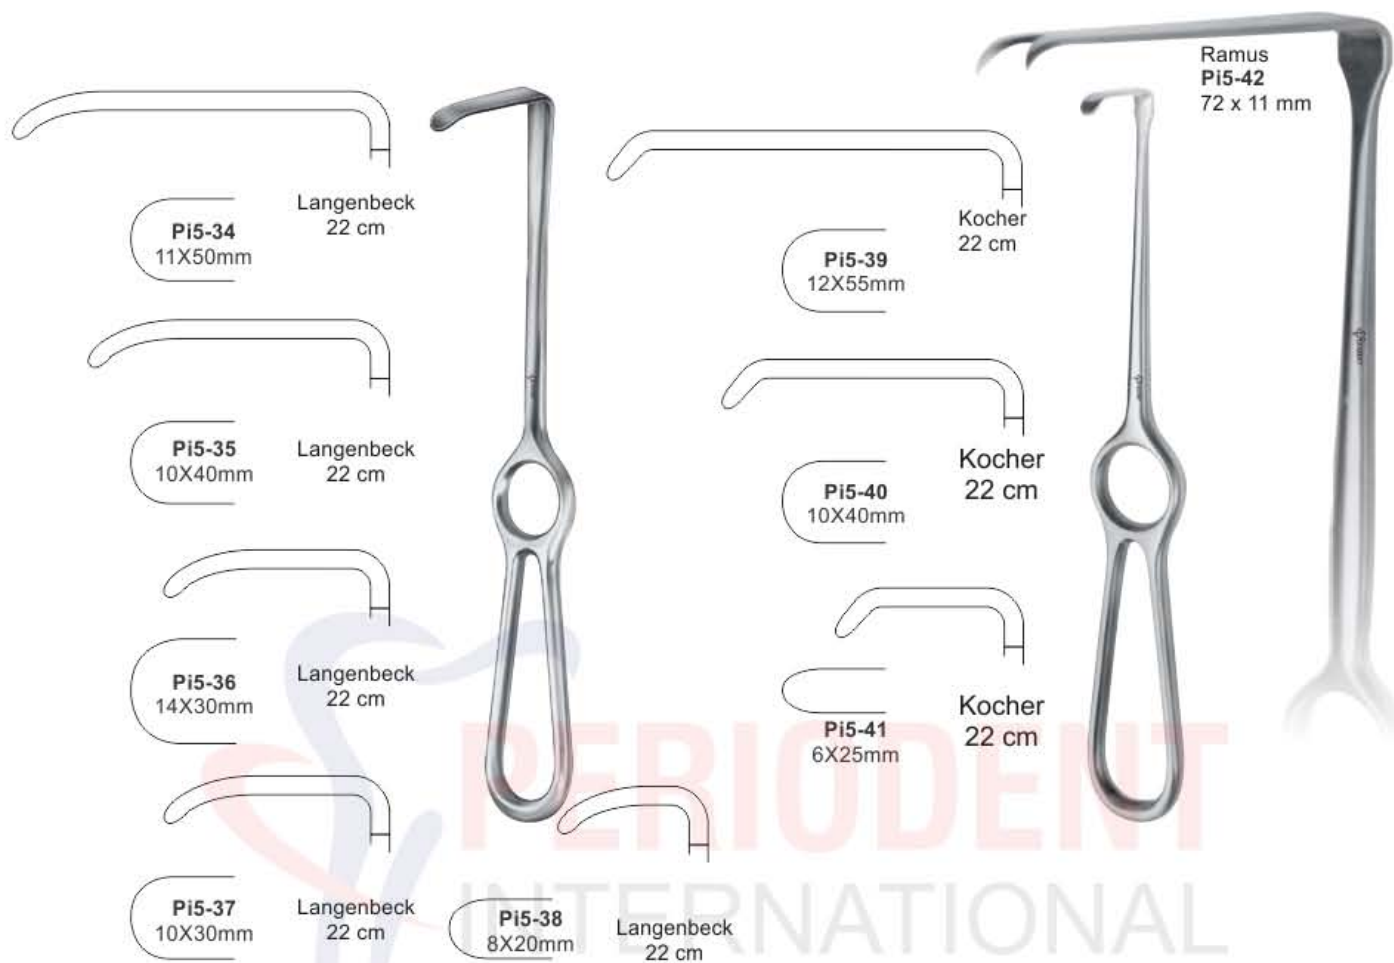

PI5-27
Urban Cheek Retractor

The Minnesota Retractor is used to hold mucoperiosteal flaps, cheeks, lips and tongue away from the surgical area. Retractor is 5.5" and 20.5mm wide and is made from surgical grade stainless steel for longevity and corrosion resistance.

PI5-28
University of Minnesota Retractor

The Camwood-Minnesota Cheek Retractor is used to hold mucoperiosteal flaps, cheeks, lips and tongue away from the surgical area. 5.9" long. Same design as the CRM, Minnesota Retractor with longer handle end. Made with surgical grade stainless steel.

PI5-29
Cawood Minnesota Cheek Retractor

PI5-30
Minnesota

PI5-31
Minnesota Cheek Retractor 15.5cm

PI5-32
Brunings Cheek Retractor 19cm

PI5-33
Cheek Retractor 20cm
Easy to Bend by Hand

RETRACTORS

Роторасширители
 Ecarteurs
 Wundhaken

Роторозширювачі
 Separadores
 الكاشطات

Pi5-43 30x11 mm
Pi5-44 30x16 mm
 Langenbeck Retractor
 21cm, hook

Middeldorpf Retractor
Pi5-45 17 cm
Pi5-46 22 cm

Pi5-47
 Farabeuf
 (120 X 12mm)
 Set of 2 Pcs

Pi5-48
 Seldin Retractor