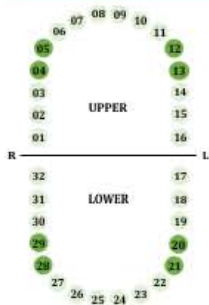

Pi5-104
0

Flat jaws and high bow for longer premolars.

Pi5-105
1

Slightly festooned jaws for upper premolars.

Pi5-106
1A

Pi5-107
2

Flat jaws for premolars.

Pi5-108
2A

Flat jaws for larger premolars.

Pi5-109
27N

Slightly festooned jaws for premolars.

Pi5-110
29

Flat jaws for lower premolars.

Pi5-111
209

Pi5-112
W2

Flat jaws for premolars.

Rubber Dam Clamps -Molar (General)

All rubber dam clamps are made from surgical stainless steel. Matt finish of these Satin Steel Rubber Dam Clamps offset bright clinical lighting. Hand-crafted to absorb and dissipate light instead of reflecting it back. This section includes the Molar (General) Rubber Clamps.